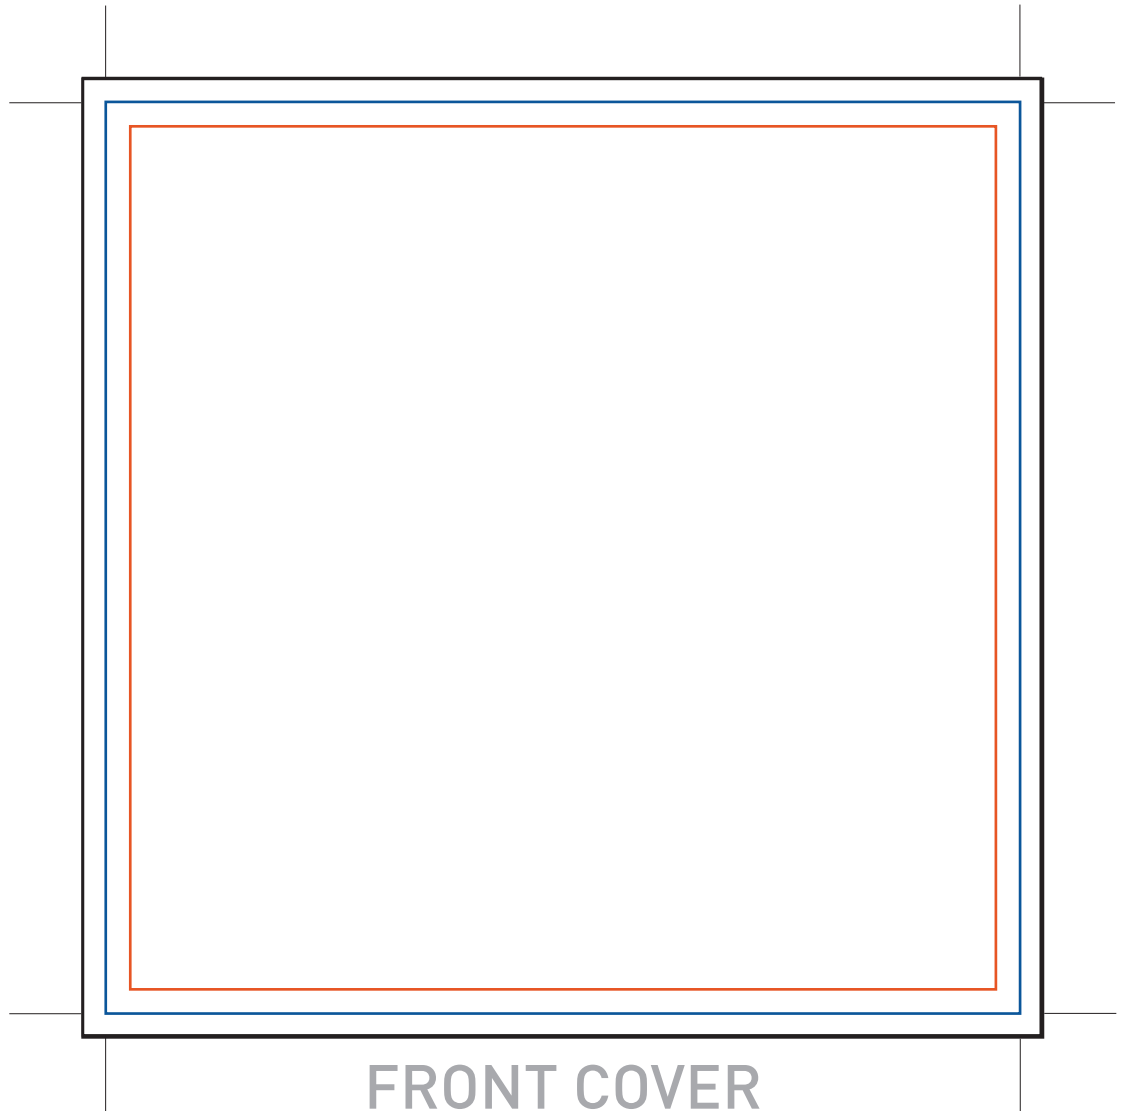

LEGEND
BLEED _____
TRIM _____
SAFETY _____
FOLD _____

FRONT COVER
TRIM SIZE 4.75 X 4.75