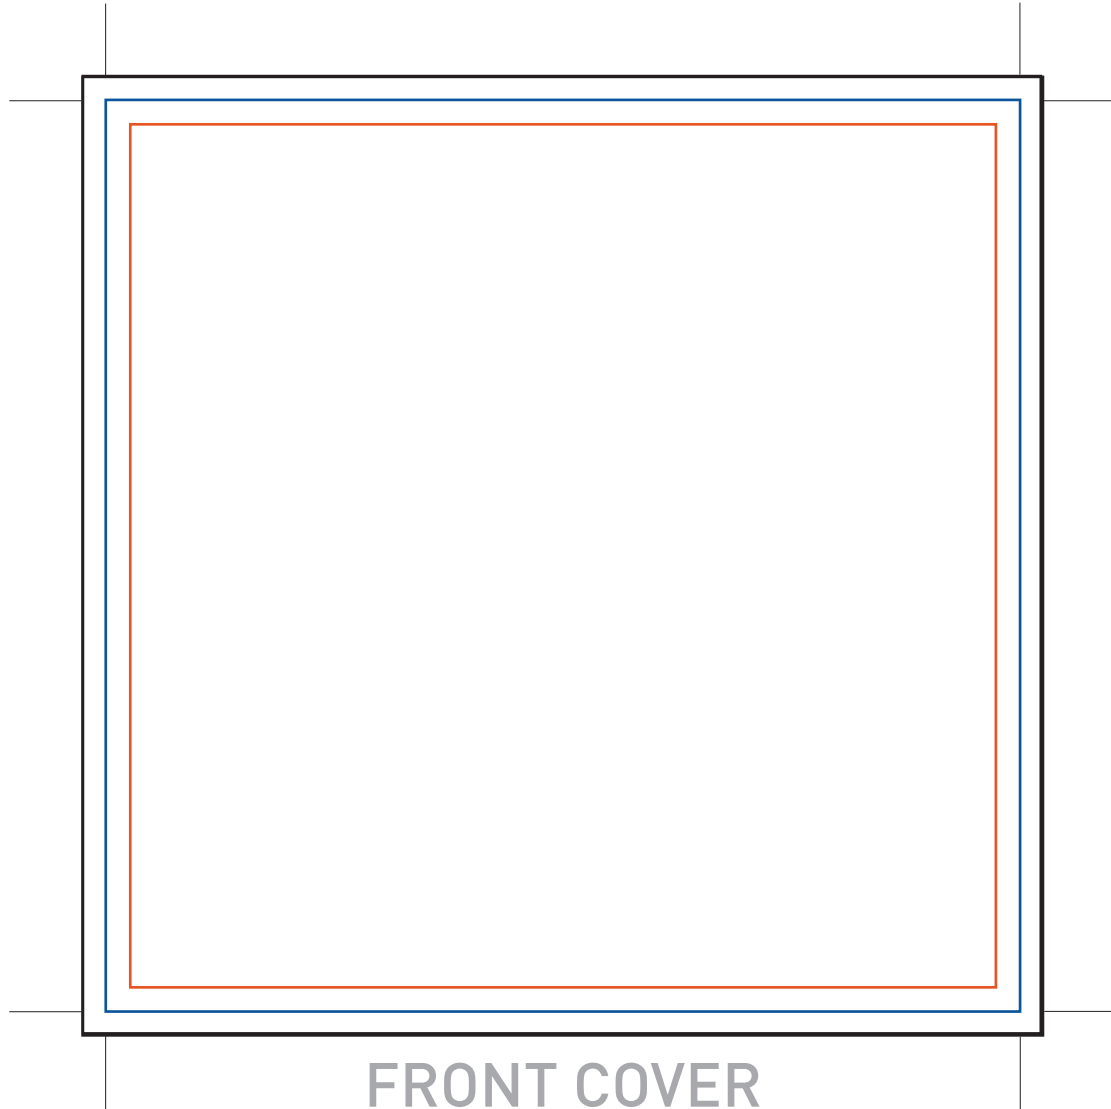

LEGEND
BLEED _____
TRIM _____
SAFETY _____
FOLD _____

FRONT COVER
TRIM SIZE 4.75 X 4.75

LEGEND
BLEED _____
TRIM _____
SAFETY _____
FOLD _____

BACK COVER
TRIM SIZE 4.75 X 4.75