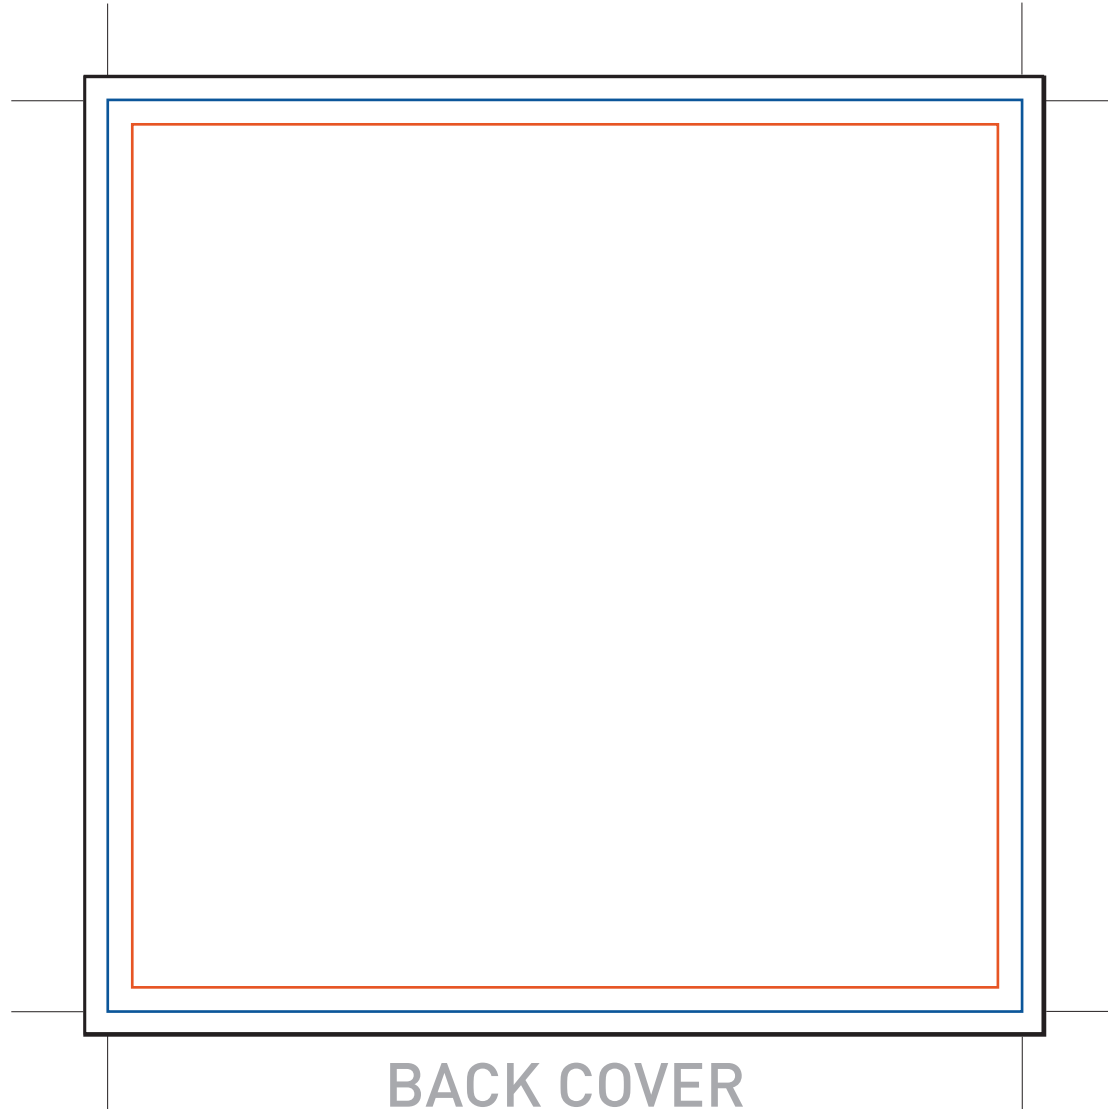

LEGEND
BLEED _____
TRIM _____
SAFETY _____
FOLD _____

FRONT COVER
TRIM SIZE 4.75 X 4.75

LEGEND
BLEED _____
TRIM _____
SAFETY _____
FOLD _____

BACK COVER
TRIM SIZE 4.75 X 4.75