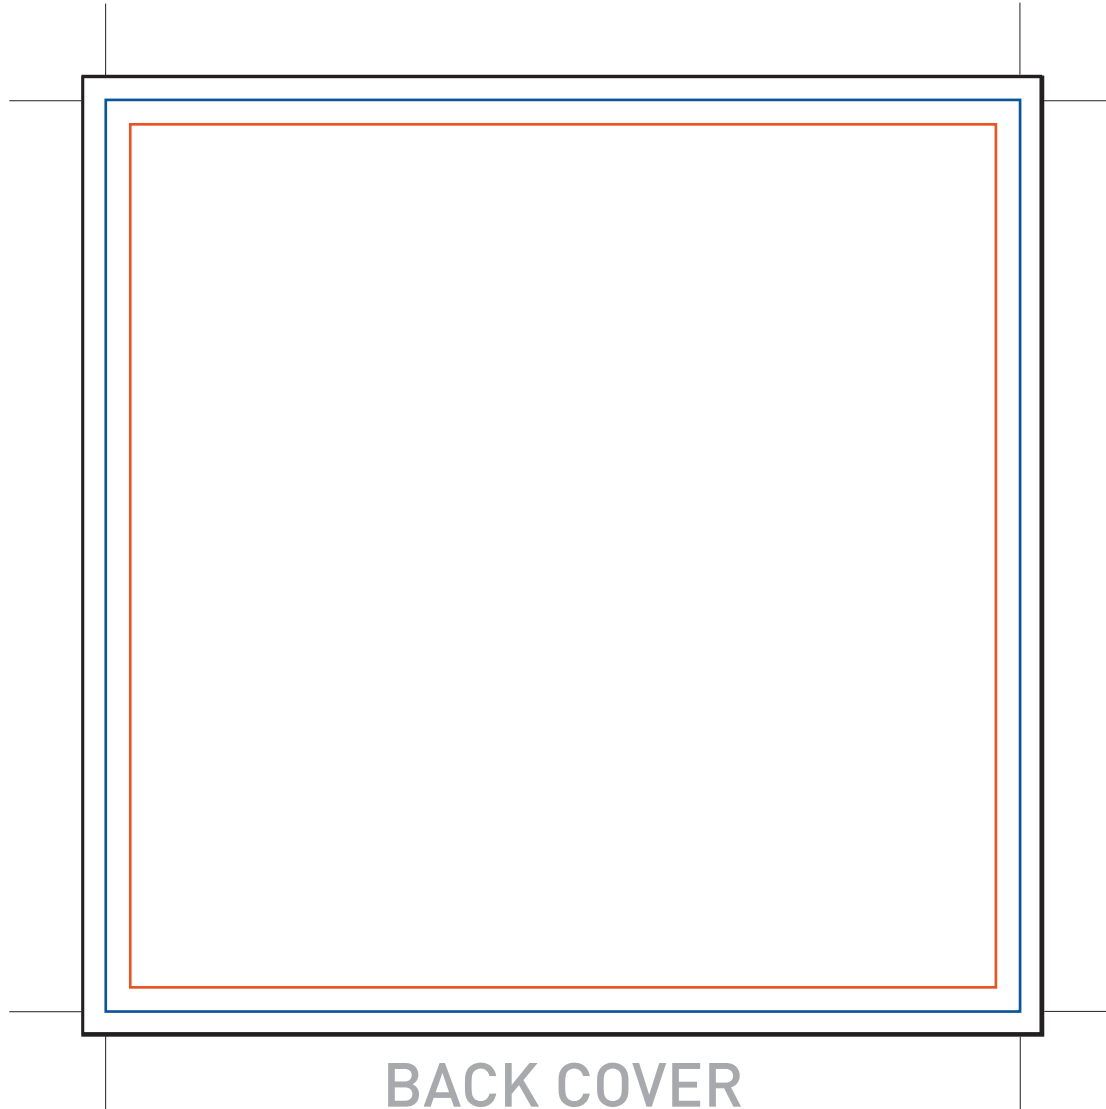

LEGEND
BLEED _____
TRIM _____
SAFETY _____
FOLD _____

FRONT COVER

TRIM SIZE 4.75 X 4.75

LEGEND
BLEED _____
TRIM _____
SAFETY _____
FOLD _____

BACK COVER
TRIM SIZE 4.75 X 4.75