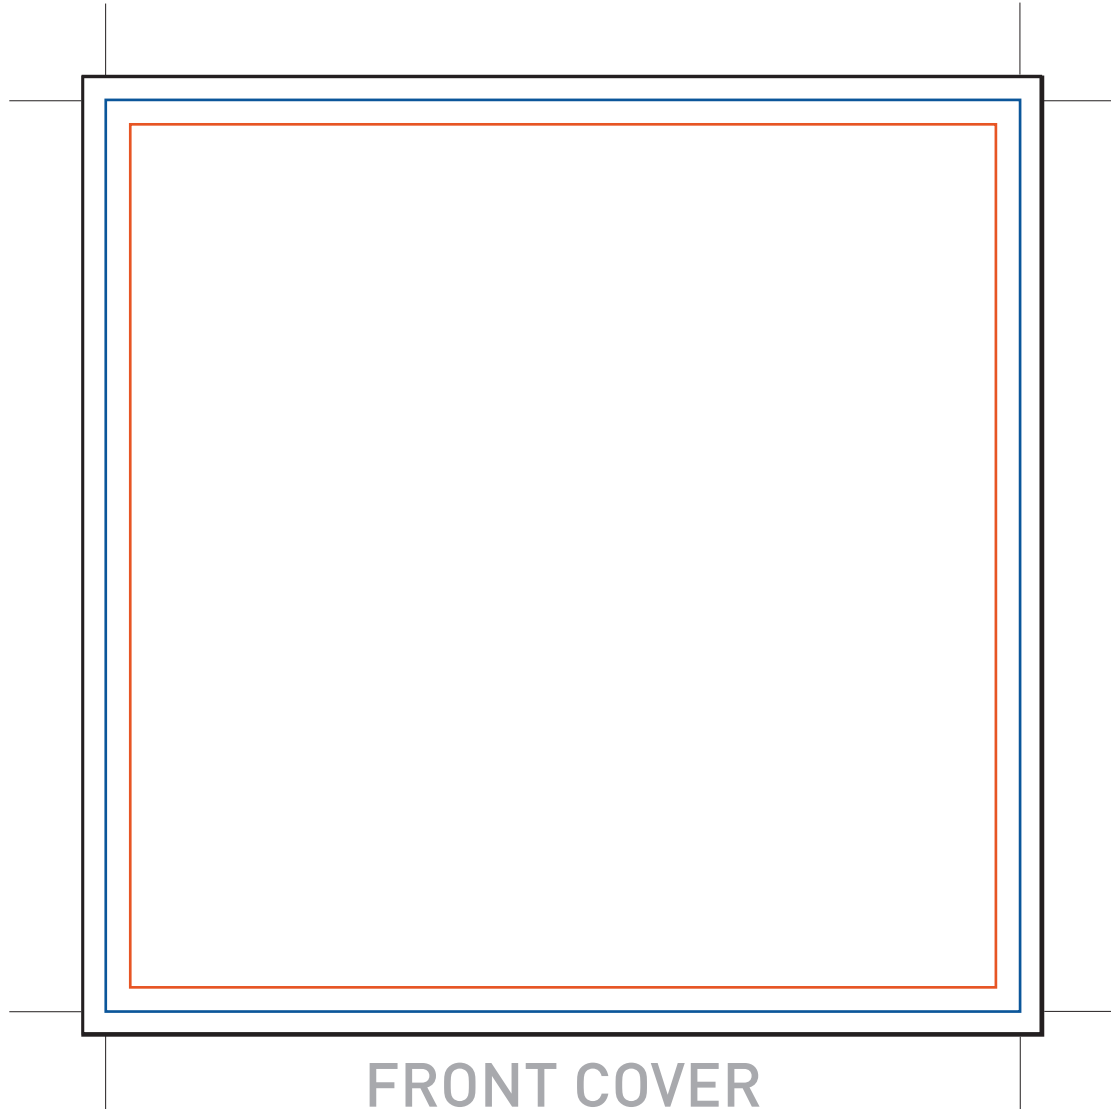

LEGEND
BLEED _____
TRIM _____
SAFETY _____
FOLD _____

FRONT COVER

TRIM SIZE 4.75 X 4.75

LEGEND
BLEED _____
TRIM _____
SAFETY _____
FOLD _____

BACK COVER
TRIM SIZE 4.75 X 4.75