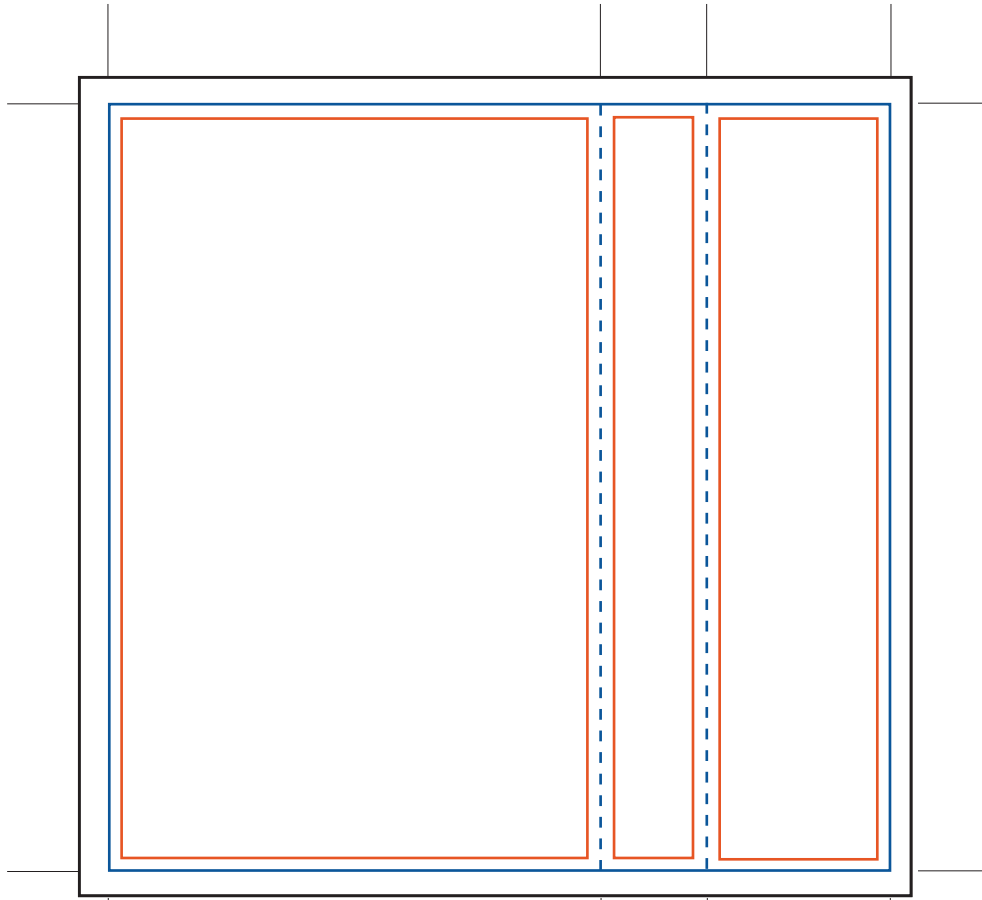

LEGEND
BLEED _____
TRIM _____
SAFETY _____
FOLD _____

FRONT COVER
TRIM SIZE 2.57 X 4

LEGEND
BLEED _____
TRIM _____
SAFETY _____
FOLD _____

INSIDE COVER
TRIM SIZE 2.57 X 4