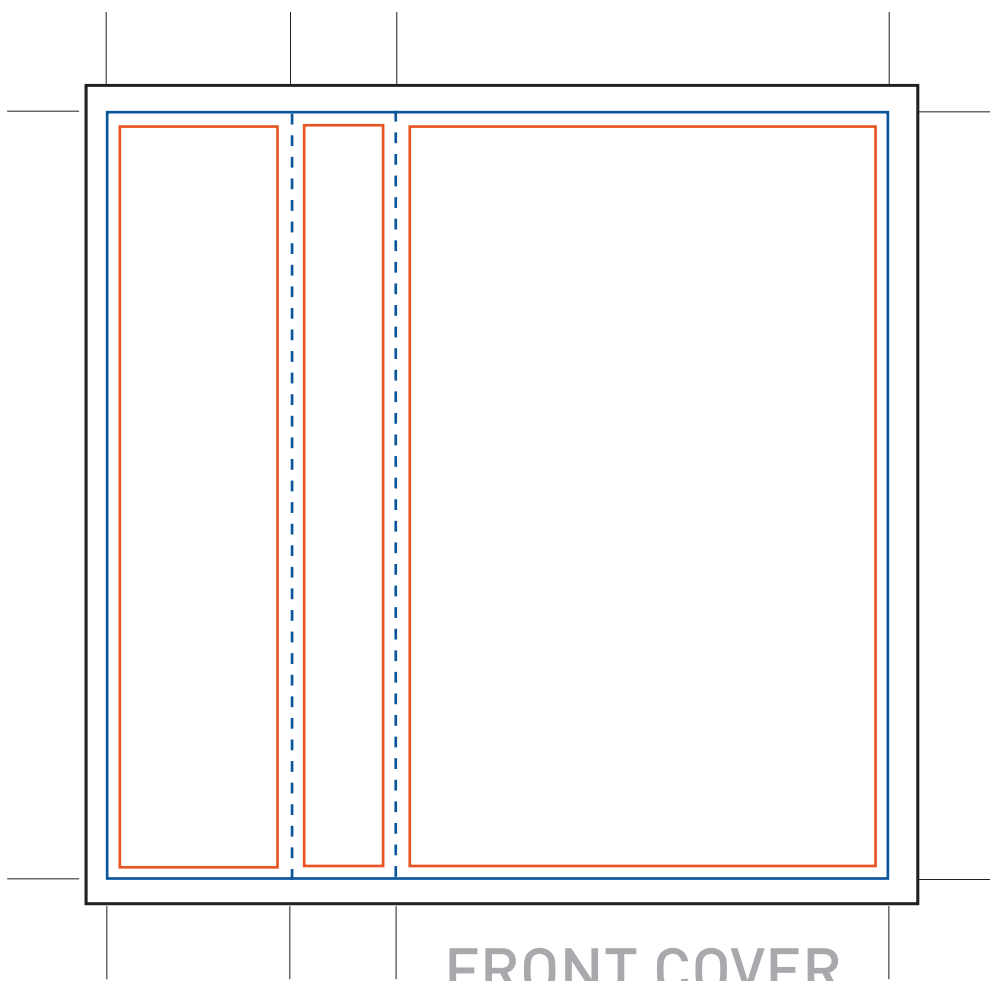

LEGEND
BLEED _____
TRIM _____
SAFETY _____
FOLD _____

FRONT COVER
TRIM SIZE 2.57 X 4

LEGEND
BLEED _____
TRIM _____
SAFETY _____
FOLD _____

INSIDE COVER
TRIM SIZE 2.57 X 4